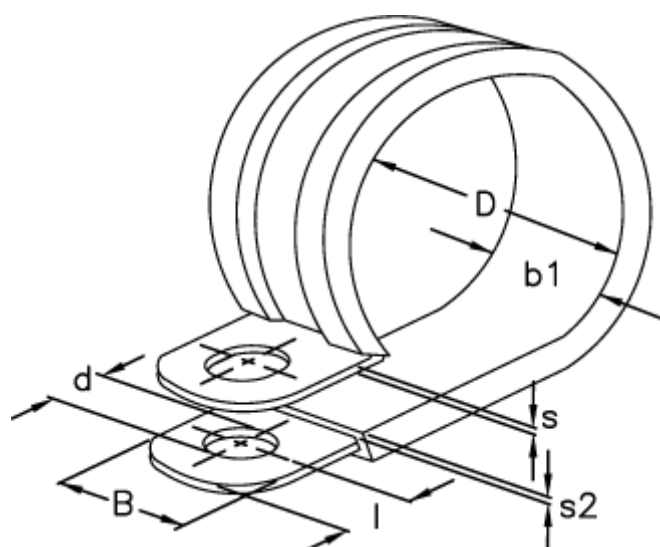

Article number: 029457112006

Description: Norma pipe retaining clip  
RLGU 1. 6/12 W1

## Measures

---

b1	= 15.0
d	= 6.4
Diameter D	= 6
l	= 6
s	= 0.8
s2	= 1.2
Width B	= 12